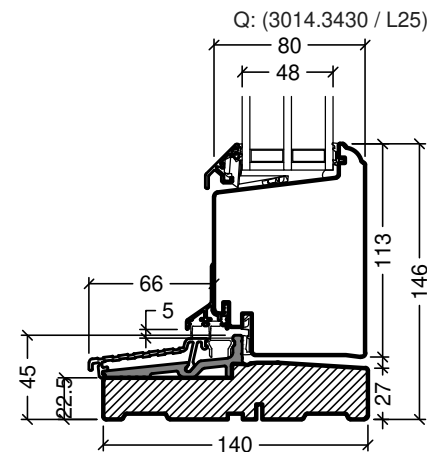

Frame variants outward opening doors

Frame variants inward opening doors

Inward opening

Outward opening

Hardwood inward opening

Hardwood outward opening

All solutions also for Rationel Forma 2-layer

 Rationel is a trademark of DOVISTA A/S	System: Rationel Forma Entrance door	Scale: 1:4 / 1:40
	English: Frame and threshold variants, triple glazed	Edition No. 1
	Dansk: Karmvarianter, 3-lags	10.21 © 2021