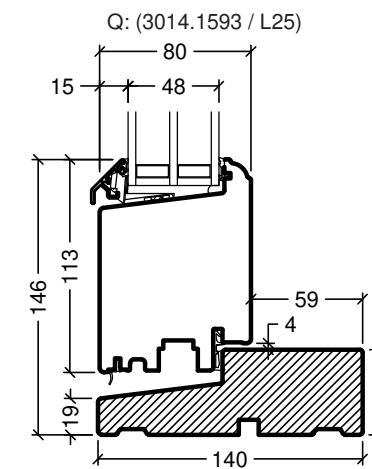

Frame variants outward opening doors

Frame variants inward opening doors

Inward opening

Outward opening

Hardwood inward opening

Hardwood outward opening

All solutions also for Rationel Forma 2-layer

 Rationel is a trademark of DOVISTA A/S	System: Rationel Forma Entrance door	Scale: 1:4 / 1:40
	English: Frame and threshold variants, triple glazed	Edition No. 1
	Dansk: Karmvarianter, 3-lags	10.21 © 2021