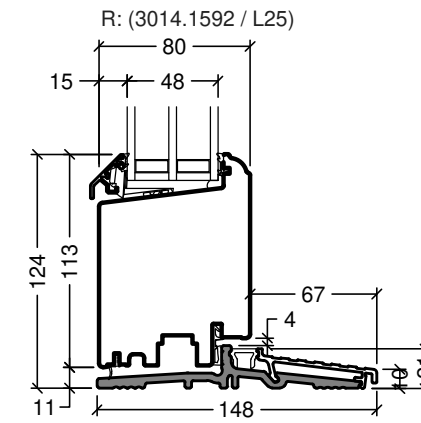

Frame variants outward opening doors

Frame variants inward opening doors

Inward opening

Outward opening

Hardwood inward opening

Hardwood outward opening

All solutions also for Rationel Forma 2-layer

 Rationel is a trademark of DOVISTA A/S	System: Rationel Forma Entrance door	Scale: 1:4 / 1:40
	English: Frame and threshold variants, triple glazed	Edition No. 1
	Dansk: Karmvarianter, 3-lags	10.21 © 2021