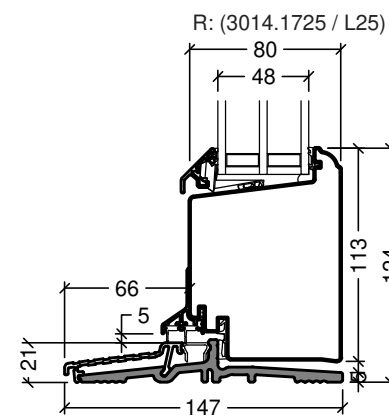

Frame variants outward opening doors

Frame variants inward opening doors

Inward opening

Outward opening

Hardwood inward opening

Hardwood outward opening

All solutions also for Rationel Forma 2-layer

 Rationel is a trademark of DOVISTA A/S	System: Rationel Forma Entrance door	Scale: 1:4 / 1:40
	English: Frame and threshold variants, triple glazed	Edition No. 1
	Dansk: Karmvarianter, 3-lags	10.21 © 2021