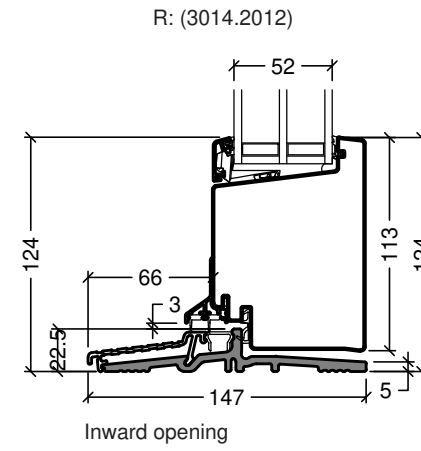

Frame variants outward opening doors

Frame variants inward opening doors

Inward opening

Outward opening

Hardwood inward opening

Hardwood outward opening

 Rationel is a trademark of DOVISTA A/S	System: Rationel Aura Entrance and Patio door	Scale: 1:4 / 1:40
	English: Frame and threshold variants	Edition No. 1
	Dansk: Karm- og rammevarianter	10.21 © 2021
<small>© DOVISTA A/S, CVR-no. 21147583. All intellectual property rights, copyright as well as all rights in know-how vest in DOVISTA A/S. This drawing may not be reproduced, stored, or transmitted in any form by any means (electronic, mechanical, photocopying, recording or otherwise) without the prior written consent of DOVISTA A/S. This drawing is to be used only for the purposes specified by DOVISTA A/S and for no other purpose. We reserve all rights to change the product and product range without notice.</small>		