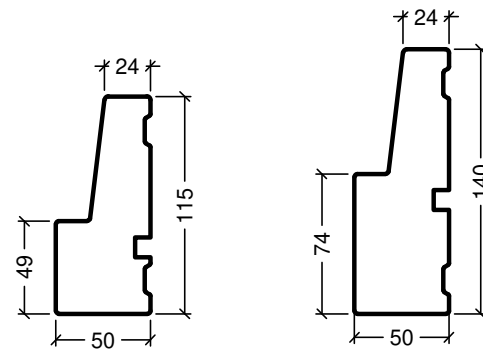

Frame variants outward opening doors

Frame variants inward opening doors

Inward opening

Outward opening

Hardwood inward opening

Hardwood outward opening

 Rationel is a trademark of DOVISTA A/S	System: Rationel Aura Entrance and Patio door	Scale: 1:4 / 1:40
	English: Frame and threshold variants	Edition No. 1
	Dansk: Karm- og rammevarianter	10.21 © 2021
<small>© DOVISTA A/S, CVR-no. 21147583. All intellectual property rights, copyright as well as all rights in know-how vest in DOVISTA A/S. This drawing may not be reproduced, stored, or transmitted in any form by any means (electronic, mechanical, photocopying, recording or otherwise) without the prior written consent of DOVISTA A/S. This drawing is to be used only for the purposes specified by DOVISTA A/S and for no other purpose. We reserve all rights to change the product and product range without notice.</small>		