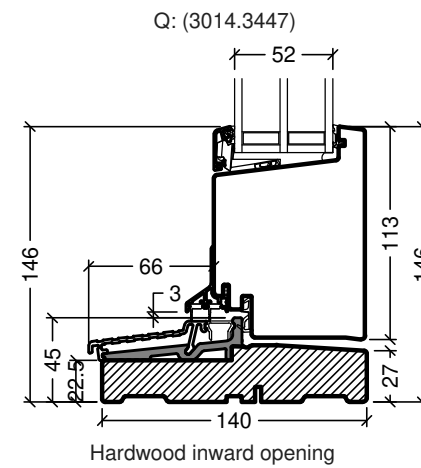

Frame variants outward opening doors

Frame variants inward opening doors

Inward opening

Outward opening

Hardwood inward opening

Hardwood outward opening

 Rationel is a trademark of DOVISTA A/S	System: Rationel Aura Entrance and Patio door	Scale: 1:4 / 1:40
	English: Frame and threshold variants	Edition No. 1
	Dansk: Karm- og rammevarianter	10.21 © 2021
<small>© DOVISTA A/S, CVR-no. 21147583. All intellectual property rights, copyright as well as all rights in know-how vest in DOVISTA A/S. This drawing may not be reproduced, stored, or transmitted in any form by any means (electronic, mechanical, photocopying, recording or otherwise) without the prior written consent of DOVISTA A/S. This drawing is to be used only for the purposes specified by DOVISTA A/S and for no other purpose. We reserve all rights to change the product and product range without notice.</small>		