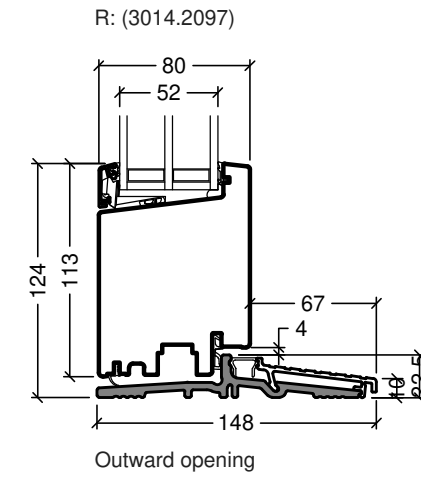

Frame variants outward opening doors

Frame variants inward opening doors

Inward opening

Outward opening

Hardwood inward opening

Hardwood outward opening

 Rationel is a trademark of DOVISTA A/S	System: Rationel Aura Entrance and Patio door	Scale: 1:4 / 1:40
	English: Frame and threshold variants	Edition No. 1
	Dansk: Karm- og rammevarianter	10.21 © 2021
<small>© DOVISTA A/S, CVR-no. 21147583. All intellectual property rights, copyright as well as all rights in know-how vest in DOVISTA A/S. This drawing may not be reproduced, stored, or transmitted in any form by any means (electronic, mechanical, photocopying, recording or otherwise) without the prior written consent of DOVISTA A/S. This drawing is to be used only for the purposes specified by DOVISTA A/S and for no other purpose. We reserve all rights to change the product and product range without notice.</small>		