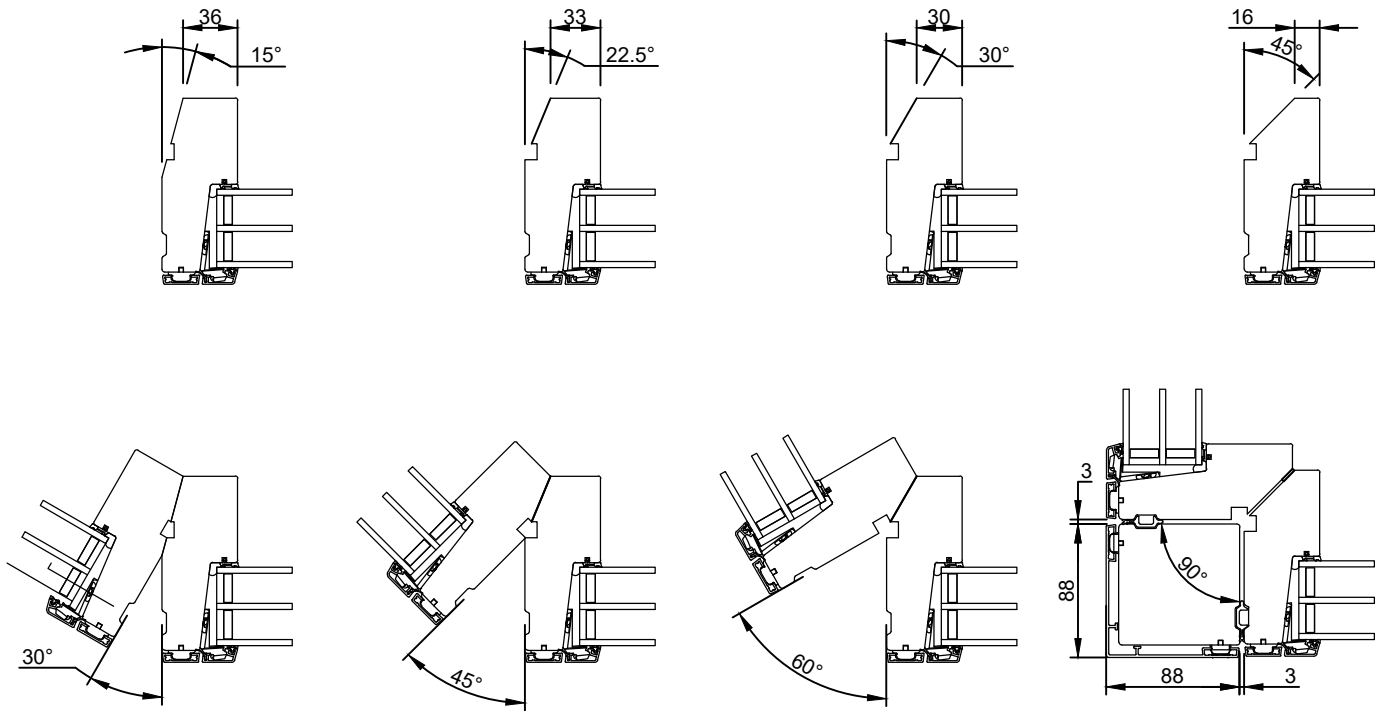

AURAPLUS PREMIUM

FORMAPLUS PREMIUM

rationel® Bewelled frames
01.12.2016

© 2005 Rationel vinduer A/S. All intellectual property rights and all rights in know-how in relation to this drawing may not be reproduced, stored, or transmitted in any form by any means (electronic, mechanical, photocopying, recording or otherwise) without the prior written consent of Rationel Windows Ltd. It is to be used only for the purposes specified by Rationel vinduer A/S and for no other purpose