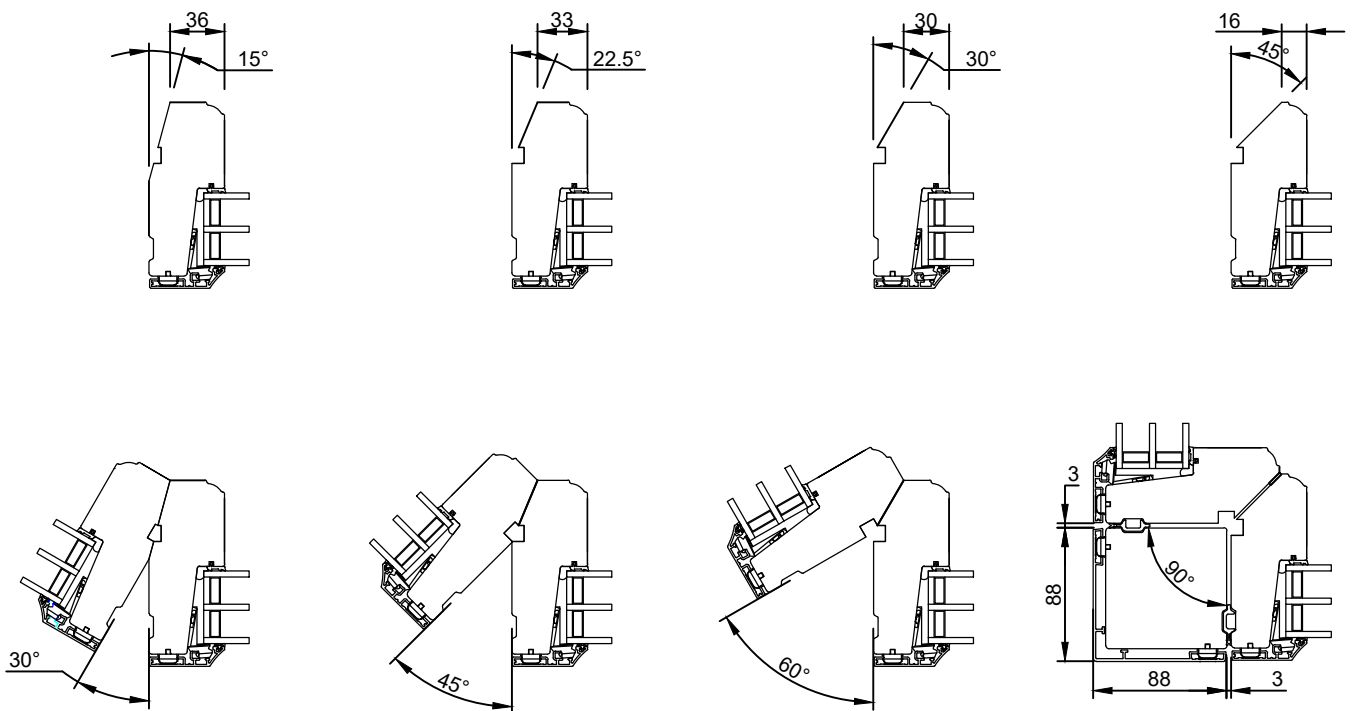

AURAPLUS PREMIUM

FORMAPLUS PREMIUM

rationel® Bewelled frames
01.12.2016

© 2005 Rationel vinduer A/S. All intellectual property rights and all rights in know-how in relation to this drawing may not be reproduced, stored, or transmitted in any form by any means (electronic, mechanical, photocopying, recording or otherwise) without the prior written consent of Rationel Windows Ltd. It is to be used only for the purposes specified by Rationel vinduer A/S and for no other purpose